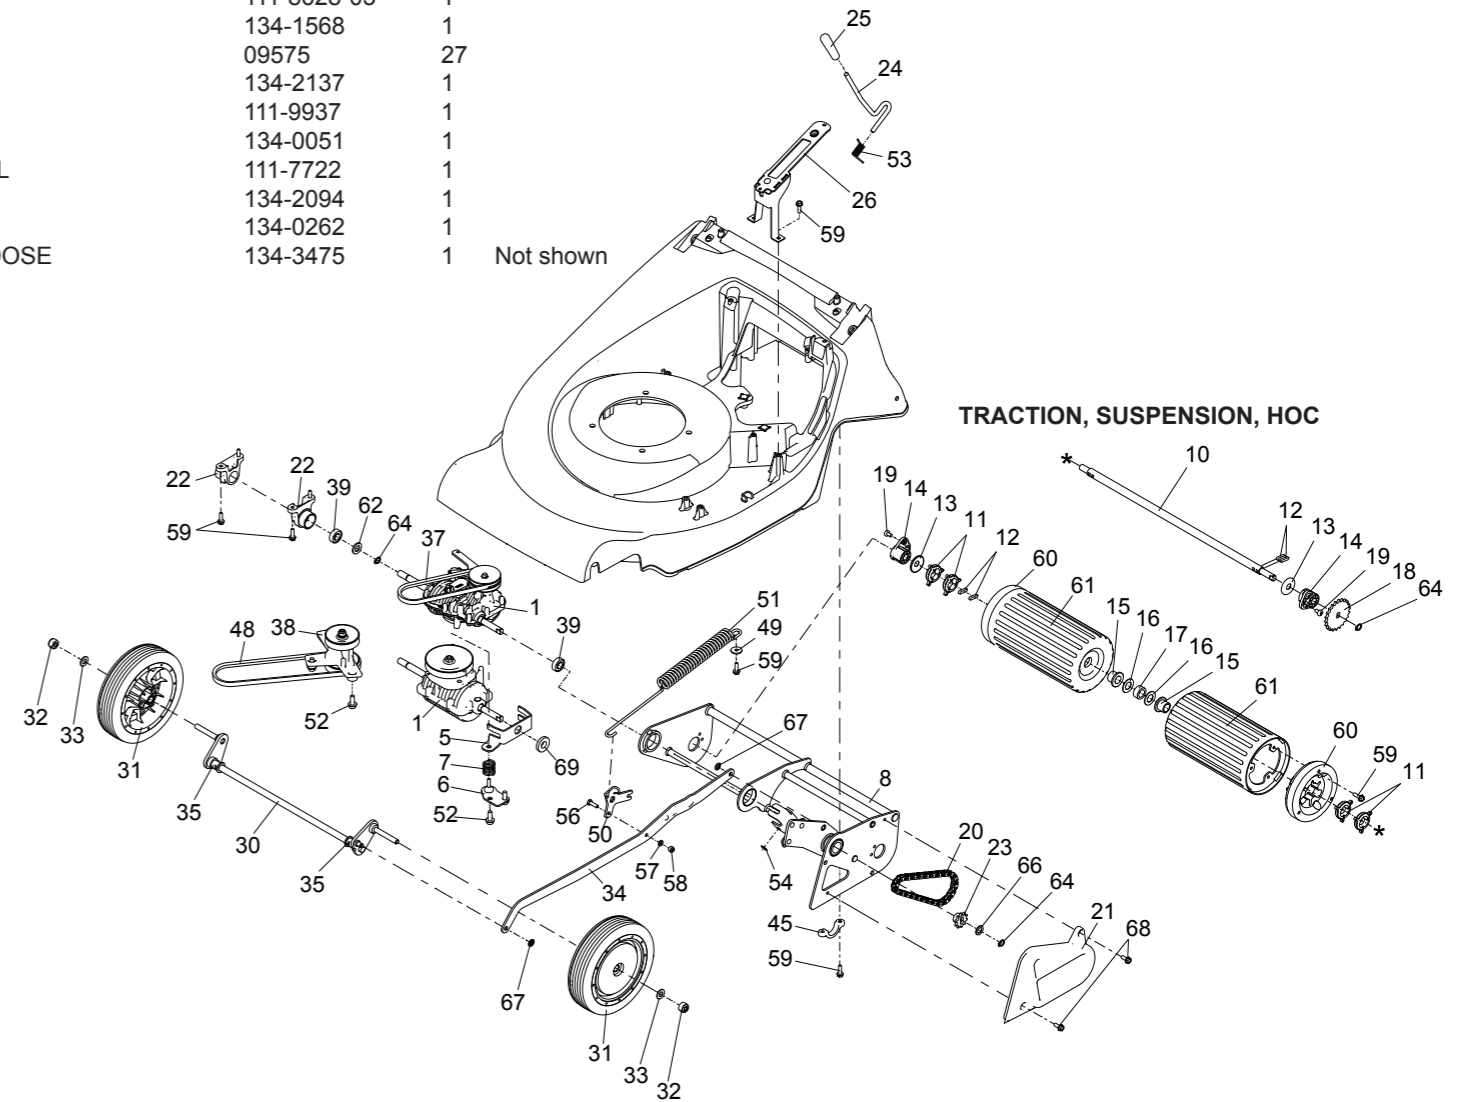

DECK & GRASSBAG

Item No	Description	Part No.	QTY	Item Note
1	HARRIER 56 DECK	134-0332-07	1	
2	FRONT FIN	134-2899	1	
3	THROW PLATE	134-0334	1	
4	TOP TRIM	134-0335	1	
5	BELT COVER	134-0336	1	
6	BELT COVER	134-2208-03	1	
7	DEFLECTOR MOUNT LEFT	111-8541	1	
8	DEFLECTOR MOUNT RIGHT	111-8542	1	
9	REAR DEFLECTOR	111-8647	1	
10	REAR DEFLECTOR SEAL	111-8648	1	
11	DEFLECTOR ROD	111-8728	1	
12	DEFLECTOR SPRING LEFT	111-8543	1	
13	DEFLECTOR SPRING RIGHT	111-8544	1	
14	CON ROD SUPPORT	134-2255	1	
15	WASHPORT ADAPTER ASSEMBLY	111-8659	1	
16	TOP TRIM PORT COVER	134-2238	1	

DECK & GRASSBAG

Item No	Description	Part No.	QTY	Item Note
17	FRAME GRASSBAG 80L	111-8628-03	1	
18	FABRIC GRASSBAG 80L	134-1568	1	
22	SCREW TAPTITE	09575	27	
23	DECAL SAFETY	134-2137	1	
24	DECAL EASY WASH	111-9937	1	
25	LOGO HAYTER	134-0051	1	
27	MADE IN BRITAIN DECAL	111-7722	1	
29	DECAL SERIAL NO	134-2094	1	
30	PUSH RIVET PLASTIC	134-0262	1	
31	FRONT BUMPER KIT, LOOSE	134-3475	1	Not shown

TRACTION, SUSPENSION, HOC

Item No	Description	Part No.	QTY	Item Note
1	MV500 GEARBOX	134-0374	1	
5	PIVOT PLATE BRACKET	134-2279	1	
6	GEARBOX BRACKET ASSEMBLY	134-2209	1	
7	GEARBOX MOUNTING SPRING	111-8587	1	
8	REAR AXLE FRAME ASSEMBLY	134-0337-03	1	
10	ROLLER SHAFT PRO	134-2632	1	
11	DRIVE CAM	134-2924	4	
12	DRIVE KEY	134-2034	4	
13	THRUST WASHER	111-8602	2	
14	BEARING	134-0049	2	
15	BUSHING ROLLER OILITE	340129	2	
16	WASHER	480097	2	
17	ROLLER SPACER	134-0314	1	
18	SPROCKET 22T	134-3806	1	
19	SCREW TAPTITE	134-0050	4	
20	CHAIN 46 PITCHES	134-0355	1	
21	CHAIN COVER	134-0372	1	
22	REAR FRAME BEARING MOUNT	134-0393	2	
23	SPROCKET 10T	134-3805	1	
24	LEVER HOC	111-8705	1	
25	KNOB HOC	480134	1	
26	HOC TOWER ASSEMBLY	134-2232	1	
30	56 FRONT AXLE ASSEMBLY	134-2236	1	
31	WHEEL ASM	111-9270	2	
32	NUT	09447	2	
33	WASHER PLAIN	09479	2	

TRACTION, SUSPENSION, HOC

Item No	Description	Part No.	QTY	Item Note
34	CONNECTING ROD ASSEMBLY	134-0365	1	
35	BEARING AXLE FRONT	410069	2	
37	BELT VARIATOR	111-5115	1	
38	JACK SHAFT ASSEMBLY	134-2226	1	
39	BEARING BALL	134-2889	2	
45	REAR AXLE SUPPORT	111-8670	1	
48	V BELT	134-2295	1	
49	WASHER	09263	1	
50	SPRING LOAD LEVER	134-2254	1	
51	SPRING COUNTER BALANCE	134-2287	1	
52	SCREW TAPTITE	134-2299	5	
53	SPRING TORSION HOC	480132	1	
54	GRIP FIX	04020	1	
56	SCREW HH	09363	1	
57	WASHER PLAIN	09472	1	
58	NUT NYLOC	09544	1	
59	SCREW TAPTITE	09575	16	
60	ROLLER END CAP DOUBLE PIN	134-2631	2	
61	ROLLER SHELL ASSEMBLY	134-0315-03	2	
62	WASHER THRUST	134-2623	1	
64	CIRCLIP EXTERNAL HD	134-0254	3	
66	THRUST WASHER	111-8216	1	
67	WASHER STARLOCK	0201086	2	
68	SCREW	09365	2	
69	SPACER GEARBOX BRACKET	134-3772	1