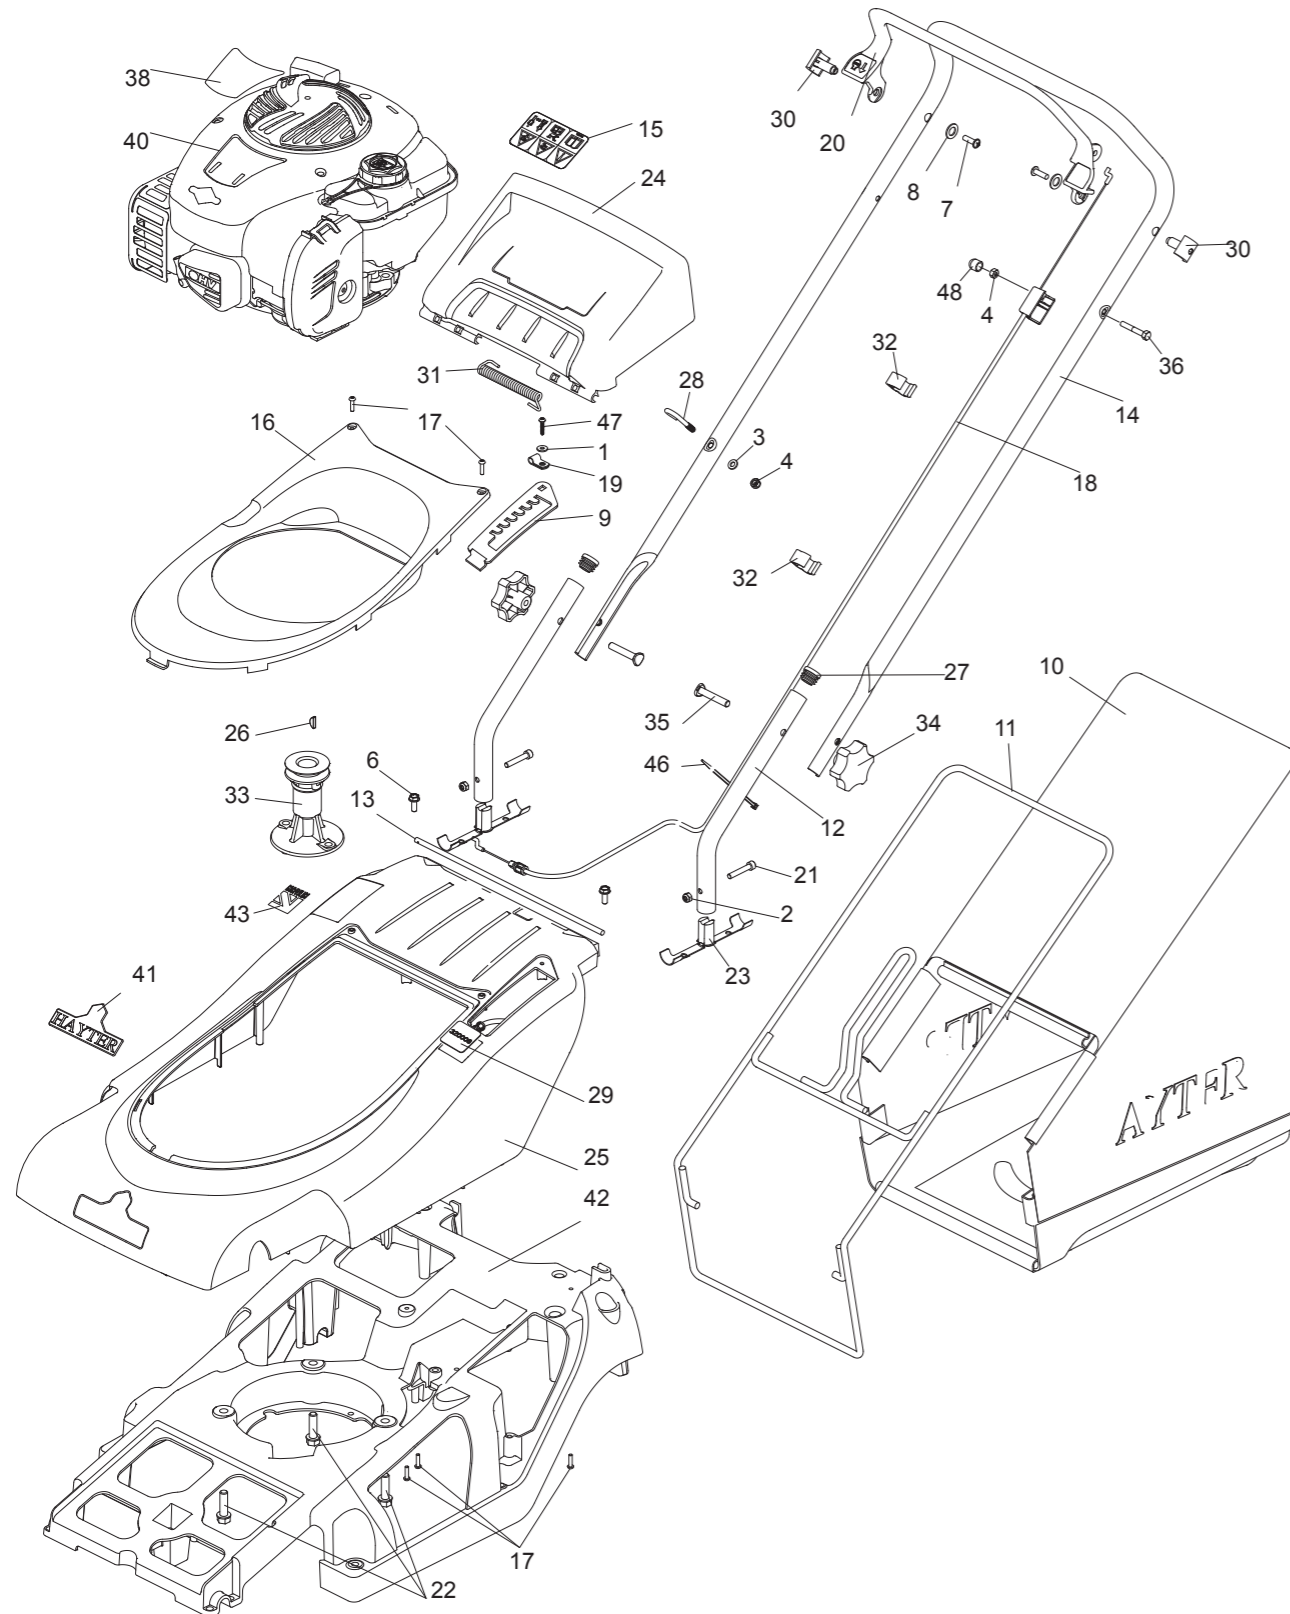

Spirit 41cm, Push Petrol, Rear Roller - Spare Parts List

Original Version: EN

Issue : 05/12/17

Codes: 617J

From Serial: 402000000 and up

Upper Mainframe

Upper Mainframe

Item No	Description	Part No.	QTY	Item Note
1	WASHER	09257	1	
2	NUT-NYLOC	09438	2	
3	WASHER-PLAIN	09472	1	
4	NUT-NYLOC	09544	2	
6	SCREW-TAPTITE	09575	2	
7	SCREW	134-0442	2	
8	WASHER-NYLON	09688	2	
9	PLATE-HOC	111-0040	1	
10	GRASS BAG ASSEMBLY	111-0042	1	
11	FRAME-GRASSBAG	111-0045-03	1	
12	HANDLEBARS-LOWER	111-0051-03	2	
13	BAR-HINGE	111-0056	1	
14	HANDLEBARS	111-0079-03	1	
15	DECAL-SAFETY	111-0083	1	
16	MOULDING-TRIM	111-0089	1	
17	SCREW	111-9903	5	
18	CABLE-BRAKE ENGINE	111-0096	1	
19	CLIP-P	111-0098	1	
20	OPC LEVER - ENGINE	111-9662	1	
21	SCREW-SOCKET	111-0118	2	
22	SCREW-TAPTITE UNC	09349	3	
23	PLUG-HANDLEBAR	111-0960	2	
24	MOULDING-DEFLECTOR REAR	111-1043	1	
25	MOULDING - UPPER	111-1054	1	
26	KEY-WOODRUFF	1662	1	
27	PLUG-TUBE	300160	2	
28	GUIDE-ROPE	305093	1	
29	DECAL-HOC	320006	1	
30	PIN-PIVOT	340182	2	
31	SPRING-DEFLECTOR	410030	1	
32	GUIDE-CABLE	410037	2	
33	CARRIER-BLADE	410078	1	
34	KNOB-HANDLEBAR	480088	2	
35	BOLT-HANDLEBAR	HY226024	2	
36	SCREW-HH	ZBH1F040U	1	
38	ENGINE-BRIGGS 450 E SERIES	111-7073	1	
40	DECAL ENGINE SPIRIT 41	111-7093	1	
41	DECAL	410087	1	
42	CHASSIS	111-0031-07	1	
43	DECAL - MADE IN BRITAIN	111-7722	1	
46	TIE-CABLE	HY3966	1	
47	SCREW	134-0040	1	
48	CAP - PLASTIC	343025	1	