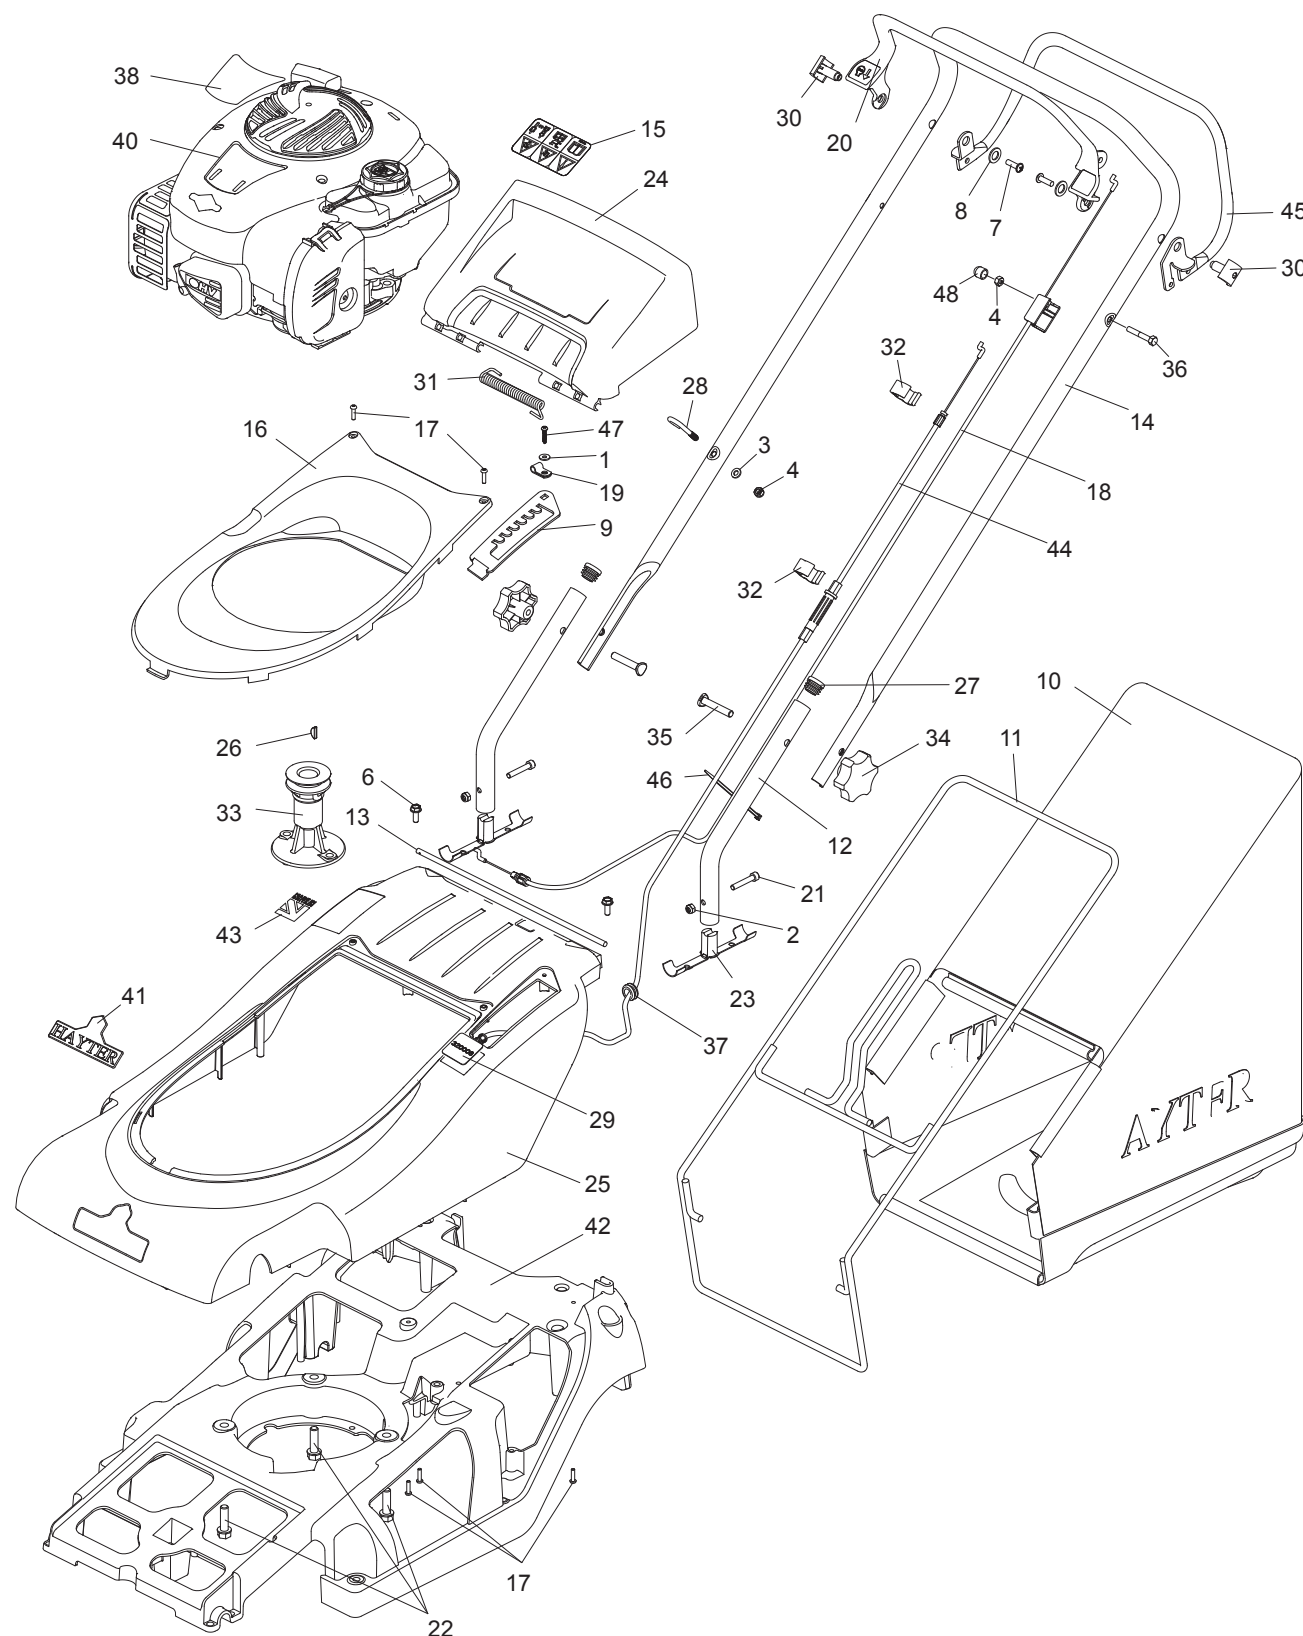

From Serial: 402000000 and up

### Upper Mainframe

Item No	Description	Part No.	QTY	Item Note
1	WASHER	09257	1	
2	NUT-NYLOC	09438	2	
3	WASHER-PLAIN	09472	1	
4	NUT-NYLOC	09544	2	
6	SCREW-TAPTITE	09575	2	
7	SCREW	134-0442	2	
8	WASHER-NYLON	09688	2	
9	PLATE-HOC	111-0040	1	
10	GRASS BAG ASSEMBLY	111-0042	1	
11	FRAME-GRASSBAG	111-0045-03	1	
12	HANDLEBARS-LOWER	111-0051-03	2	
13	BAR-HINGE	111-0056	1	
14	HANDLEBARS	111-0079-03	1	
15	DECAL-SAFETY	111-0083	1	
16	MOULDING-TRIM	111-0089	1	
17	SCREW	111-9903	5	
18	CABLE-BRAKE ENGINE	111-0096	1	
19	CLIP-P	111-0098	1	
20	OPC LEVER - ENGINE	111-9662	1	
21	SCREW-SOCKET	111-0118	2	
22	SCREW-TAPTITE UNC	09349	3	
23	PLUG-HANDLEBAR	111-0960	2	
24	MOULDING-DEFLECTOR REAR	111-1043	1	
25	MOULDING - UPPER	111-1054	1	
26	KEY-WOODRUFF	1662	1	
27	PLUG-TUBE	300160	2	
28	GUIDE-ROPE	305093	1	
29	DECAL-HOC	320006	1	
30	PIN-PIVOT	340182	2	
31	SPRING-DEFLECTOR	410030	1	
32	GUIDE-CABLE	410037	2	
33	CARRIER-BLADE	410078	1	
34	KNOB-HANDLEBAR	480088	2	
35	BOLT-HANDLEBAR	HY226024	2	
36	SCREW-HH	ZBH1F040U	1	
37	GROMMET-RUBBER	111-2155	1	
38	ENGINE-BRIGGS 450 E SERIES	111-7073	1	
40	DECAL ENGINE SPIRIT 41	111-7093	1	
41	DECAL	410087	1	
42	CHASSIS	111-0031-07	1	
43	DECAL - MADE IN BRITAIN	111-7722	1	
44	CABLE - CLUTCH	111-6614	1	
45	LEVER-CLUTCH	306094W	1	
46	TIE-CABLE	HY3966	1	
47	SCREW	134-0440	1	
48	CAP - PLASTIC	343025	1	

# Spirit 41 - Spare Parts List

## Lower Mainframe

Item No	Description	Part No.	QTY	Item Note
57	SCREW-TAPTITE	09545	4	
58	SCREW-TAPTITE	09787	1	
59	ROLLER HARRIER 41	410044	1	
60	CHAIN	111-0077	1	
61	BELT-VARIATOR	411024	1	
62	BRACKET GEARBOX	111-6001	1	
65	SCREW	134-0441	1	
66	BEARING-WHEEL	HY100033	4	
68	CLIP-P	111-0098	1	
69	WASHER PLAIN STEEL	480097	2	