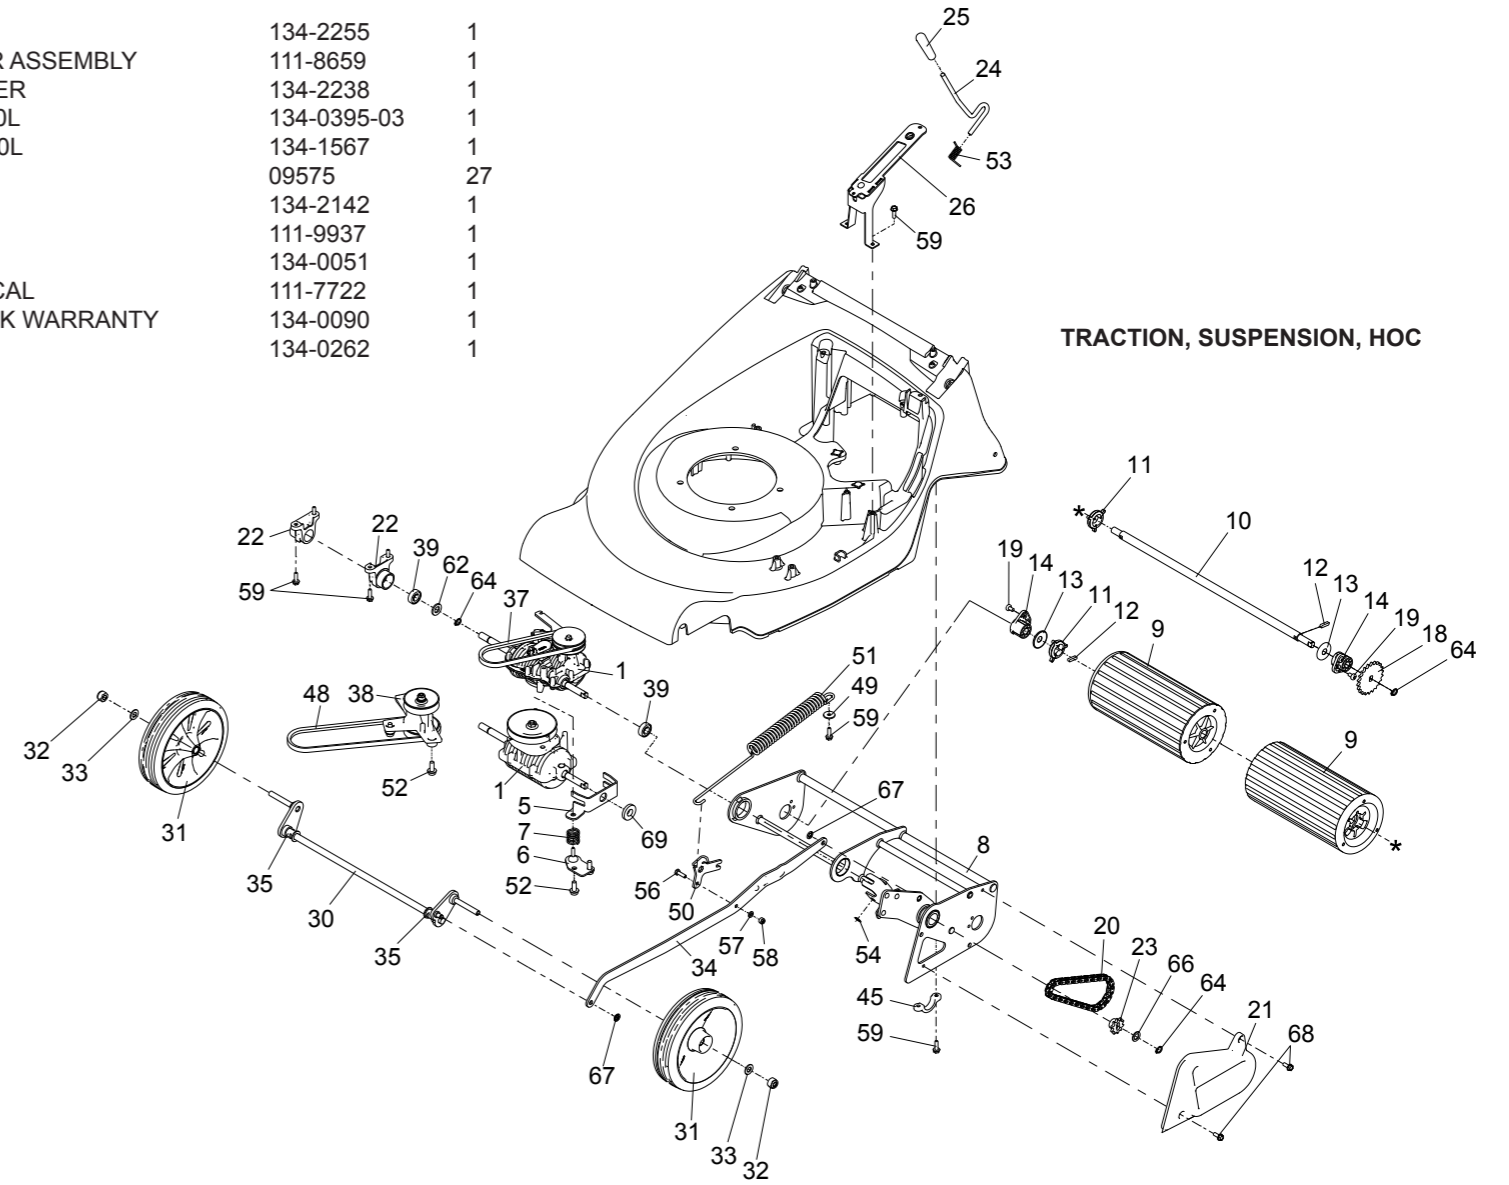

HANDLEBAR & CONTROLS

Item No	Description	Part No.	QTY	Item Note
1	HANDLEBAR LOWER	111-9837-03	2	
2	PLUG-TUBE	300160	2	
3	PLATE-CLAMP HANDLEBAR	340028	2	
5	UPPER HANDLEBAR	134-3571-03	1	
6	OPC LEVER ENGINE	111-9662	1	
7	VARI CLUTCH LEVER	134-2600-03	1	
8	BAIL SPEED CONTROL	134-2628	1	
10	SCREW TX	134-3192	2	
11	HANDLE SOFT GRIP	111-8716	1	
12	PIN PIVOT	340182	2	
14	WASHER NYLON	09688	2	
15	SCREW	09687	2	

DECK & GRASSBAG

Item No	Description	Part No.	QTY	Item Note
1	HARRIER 56 DECK	134-0332-08	1	
2	FRONT FINIS	134-0333	1	
3	THROW PLATE	134-0334	1	
4	TOP TRIM	134-0335	1	
5	BELT COVER	134-0336	1	
6	BELT COVER	134-2208-03	1	
7	DEFLECTOR MOUNT LEFT	111-8541	1	
8	DEFLECTOR MOUNT RIGHT	111-8542	1	
9	REAR DEFLECTOR	111-8647	1	
10	REAR DEFLECTOR SEAL	111-8648	1	
11	DEFLECTOR ROD	111-8728	1	
12	DEFLECTOR SPRING LEFT	111-8543	1	
13	DEFLECTOR SPRING RIGHT	111-8544	1	

TRACTION, SUSPENSION, HOC

Item No	Description	Part No.	QTY	Item Note
34	CONNECTING ROD ASSEMBLY	134-0365	1	
35	BEARING AXLE FRONT	410069	2	
37	V BELT	134-2622	1	
38	JACK SHAFT ASSY	134-2848	1	
39	BEARING BALL	134-2889	2	
45	REAR AXLE SUPPORT	111-8670	1	
48	V BELT	134-0351	1	
49	WASHER	09263	1	
50	SPRING LOAD LEVER	134-2254	1	
51	SPRING COUNTER BALANCE	134-2287	1	
52	SCREW TAPTITE	134-2299	5	
53	SPRING TORSION HOC	480132	1	
54	GRIP FIX	04020	1	
56	SCREW HH	09363	1	
57	WASHER PLAIN	09472	1	
58	NUT NYLOC	09544	1	
59	SCREW TAPTITE	09575	10	
62	WASHER THRUST	134-2623	1	
64	CIRCLIP EXTERNAL HD	134-0254	3	
66	THRUST WASHER	111-8216	1	
67	WASHER STARLOCK	0201086	2	
68	SCREW	09365	2	
69	SPACER GEARBOX BRACKET	134-3772	1	