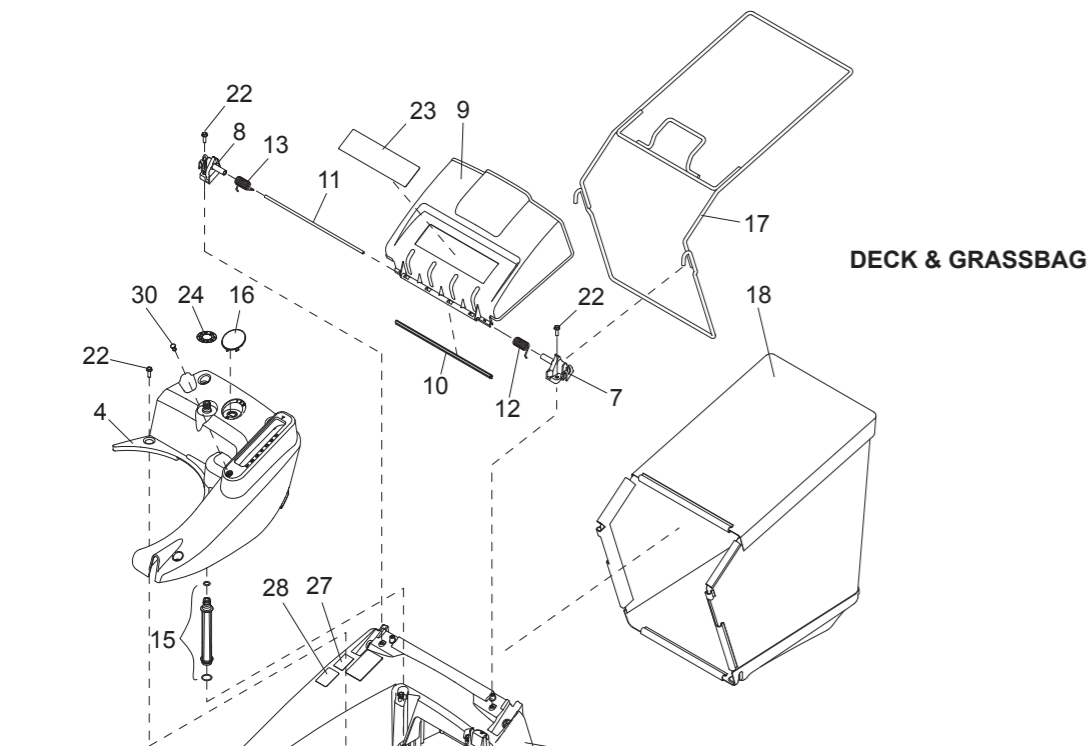

DECK & GRASSBAG

Item No	Description	Part No.	QTY	Item Note
1	HARRIER 56 DECK	134-0332-08	1	
2	FRONT FINIS	134-0333	1	
3	THROW PLATE	134-0334	1	
4	TOP TRIM	134-0335	1	
5	BELT COVER	134-0336	1	
6	BELT COVER	134-2208-03	1	
7	DEFLECTOR MOUNT LEFT	111-8541	1	
8	DEFLECTOR MOUNT RIGHT	111-8542	1	
9	REAR DEFLECTOR	111-8647	1	
10	REAR DEFLECTOR SEAL	111-8648	1	
11	DEFLECTOR ROD	111-8728	1	
12	DEFLECTOR SPRING LEFT	111-8543	1	
13	DEFLECTOR SPRING RIGHT	111-8544	1	

DECK & GRASSBAG

Item No	Description	Part No.	QTY	Item Note
14	CON ROD SUPPORT	134-2255	1	
15	WASHPORT ADAPTER ASSEMBLY	111-8659	1	
16	TOP TRIM PORT COVER	134-2238	1	
17	FRAME GRASSBAG 70L	134-0395-03	1	
18	FABRIC GRASSBAG 70L	134-1567	1	
22	SCREW TAPTITE	09575	27	
23	DECAL SAFETY	134-2142	1	
24	DECAL EASY WASH	111-9937	1	
25	LOGO HAYTER	134-0051	1	
27	MADE IN BRITAIN DECAL	111-7722	1	
28	DECAL LIFETIME DECK WARRANTY	134-0090	1	
30	PUSH RIVET PLASTIC	134-0262	1	

TRACTION, SUSPENSION, HOC

Item No	Description	Part No.	QTY	Item Note
1	MV500 GEARBOX	134-0374	1	
5	PIVOT PLATE BRACKET	134-2279	1	
6	GEARBOX BRACKET ASSEMBLY	134-2209	1	
7	GEARBOX MOUNTING SPRING	111-8587	1	
8	REAR AXLE FRAME ASSEMBLY	134-0337-03	1	
9	ROLLER HALF ASSEMBLY	134-2244	2	
10	ROLLER SHAFT	134-0344	1	
11	DRIVE CAM	134-2924	2	
12	DRIVE KEY	134-2034	2	
13	THRUST WASHER	111-8602	2	
14	BEARING	134-0049	2	
18	SPROCKET 22T	134-3806	1	
19	SCREW TAPTITE	134-0050	4	
20	CHAIN 46 PITCHES	134-0355	1	
21	CHAIN COVER	134-0372	1	
22	REAR FRAME BEARING MOUNT	134-0393	2	
23	SPROCKET 10T	134-3805	1	
24	LEVER HOC	111-8705	1	
25	KNOB HOC	480134	1	
26	HOC TOWER ASSEMBLY	134-2232	1	
30	56 FRONT AXLE ASSEMBLY	134-2236	1	
31	WHEEL PVC TYRE	111-8858	2	
32	NUT	09447	2	
33	WASHER PLAIN	09479	2