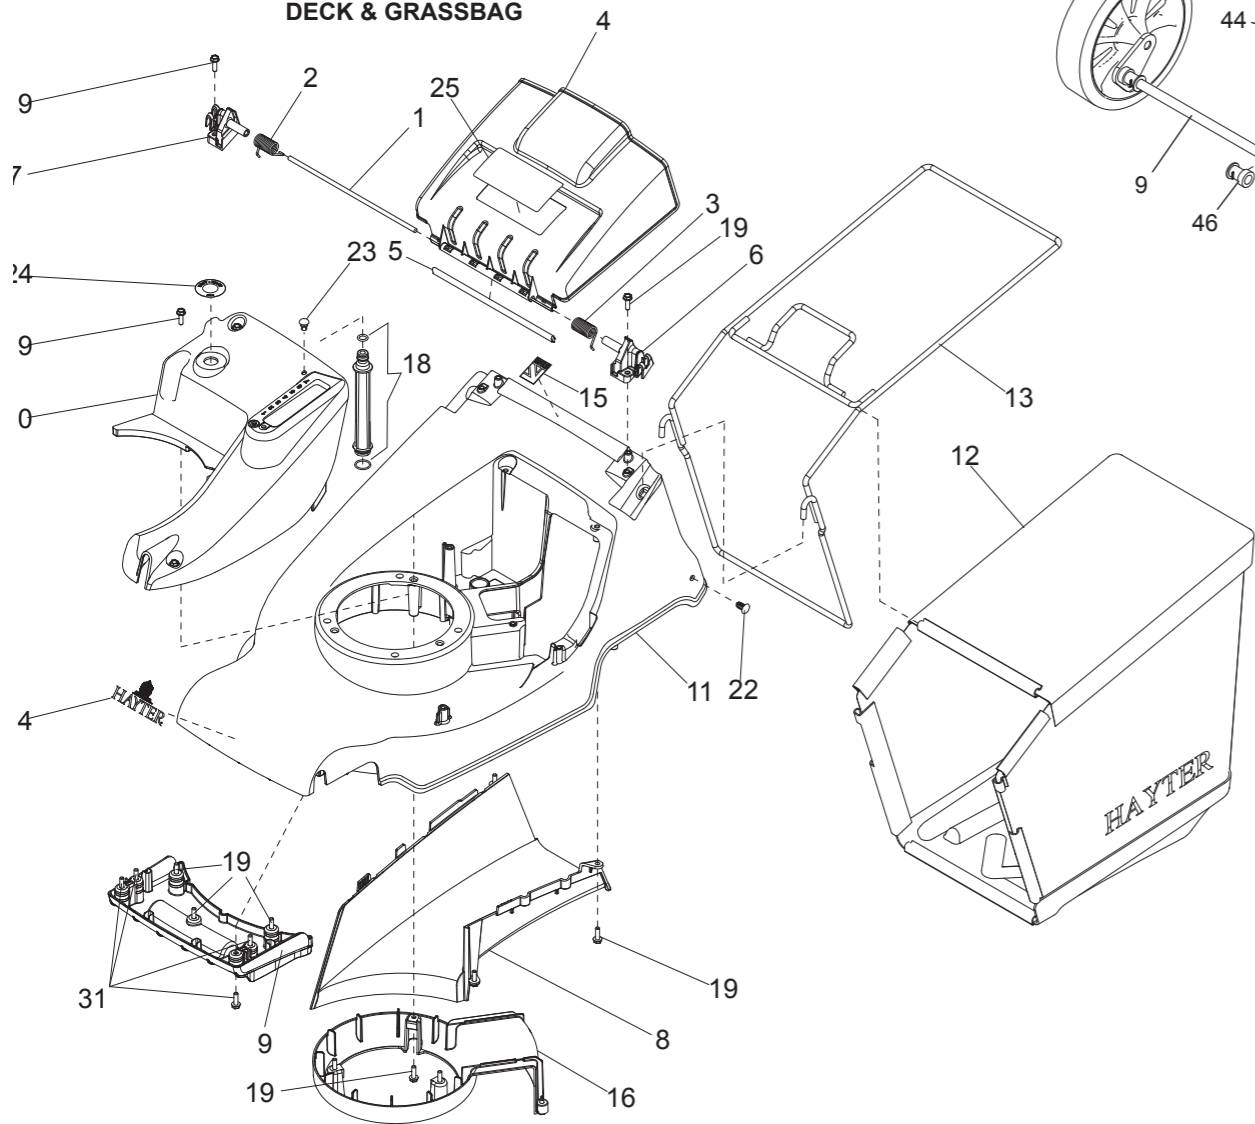

DECK & GRASSBAG

Item No	Description	Part No.	QTY	Item Note
25	BEARING	411027	2	
26	GRIP-FIX	04020	1	
27	KNOB-HOC	480134	1	
28	SPRING-TORSION, HOC	480132	1	
29	DRIVE CAM	111-8605	2	
30	DRIVE KEY	111-8606	2	
31	WASHER-STARLOCK	0201086	2	
32	SCREW-TAPTITE	09575	10	
33	WASHER-PLAIN	09479	2	
34	CIRCLIP EXTERNAL	134-0254	3	
35	THRUST WASHER	111-8602	2	
36	SPRING LOAD LEVER	111-9003	1	
37	NUT	09447	2	
39	BRACKET GEARBOX	111-9741	1	
40	SCREW-HH	09363	1	
41	NUT-NYLOC	09544	1	
42	WASHER-PLAIN	09472	1	
43	SHOULDER BOLT	111-9762	1	
44	NUT-FLANGE	104-7201	1	
45	SCREW-TAPTITE	134-0050	4	
46	BEARING-AXLE, FRONT	410069	2	
47	PLASTIC ROUND INSERT	111-9933	1	
48	PUSH RIVET - PLASTIC	134-0262	1	
49	SCREW TAPTITE HEX HD	09365	1	
50	O RING	1054-H	1