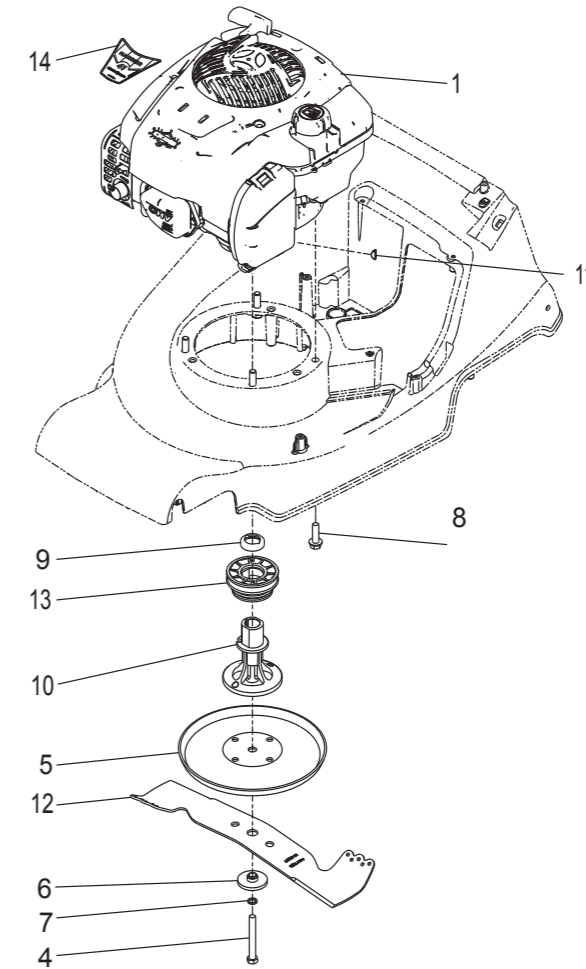

Original Version: EN
Issue : 09/10/2017
Codes: CODE375A, AUTODRIVE
From Serial: 402000000 and up

Harrier 41 - Spare Parts List

HANDLEBAR & CONTROLS

Item No	Description	Part No.	QTY	Item Note
1	HANDLEBAR LOWER	111-9837-03	2	
2	PLUG-TUBE	300160	2	
3	UPPER HANDLEBAR	111-9947-03	1	
4	BOLT-HANDLEBAR	HY226024	2	
5	NUT-NYLOC	09544	1	
6	GUIDE-ROPE	305093	1	
7	KNOB-HANDLEBAR	480088	2	
8	OPC LEVER - ENGINE	111-9662	1	
9	CLUTCH LEVER - GEARBOX	111-9381-03	1	
10	PIN-PIVOT	340182	2	
11	BOLT-COACH	09379	2	
12	WASHER-PLAIN	09472	1	
13	SCREW	09687	2	

HANDLEBAR & CONTROLS

Item No	Description	Part No.	QTY	Item Note
14	WASHER-NYLON	09688	2	
17	CABLE VARIATOR	111-8394	1	
18	CABLE CLUTCH	111-8395	1	
19	SETSCREW	09780	1	
22	CABLE ENGINE BRAKE	111-9441	1	
25	PLATE-CLAMP, HANDLEBAR	340028	2	
28	CAP-NUT	HY234051	2	
30	BOLT	05010	1	
31	NUT-LOCK	3296-42	1	
33	CABLE CLIP ROPE GUIDE	111-8702	1	
35	GUIDE-CABLE	114-7988	1	
37	TWIN CONDUIT CLIP	111-8696	1	
38	NUT-NYLOC	09438	1	
39	HANDLE, SOFT GRIP	111-8716	1	
40	GRIP-FIX	04020	2	

ENGINE & BLADE

ENGINE & BLADE

Item No	Description	Part No.	QTY	Item Note
1	ENGINE	111-9627	1	
4	BOLT	111-9723	1	
5	DISC-FRICTION	410057W	1	
6	SPACER-DISTANCE, CUTTERBAR	HY4014	1	
7	WASHER-SPRING	09273	1	
8	SCREW-TAPTITE	09349	3	
9	SPACER ENGINE PULLEY	111-8412	1	
10	BOSS, AUTODRIVE	131-4341	1	
11	KEY-WOODRUFF	1662	1	
12	CUTTERBAR	111-8567	1	
13	VARIO 782 ENGINE PULLEY	111-9124	1	
14	DECAL - ENGINE HARRIER 41 AD	111-9430	1	