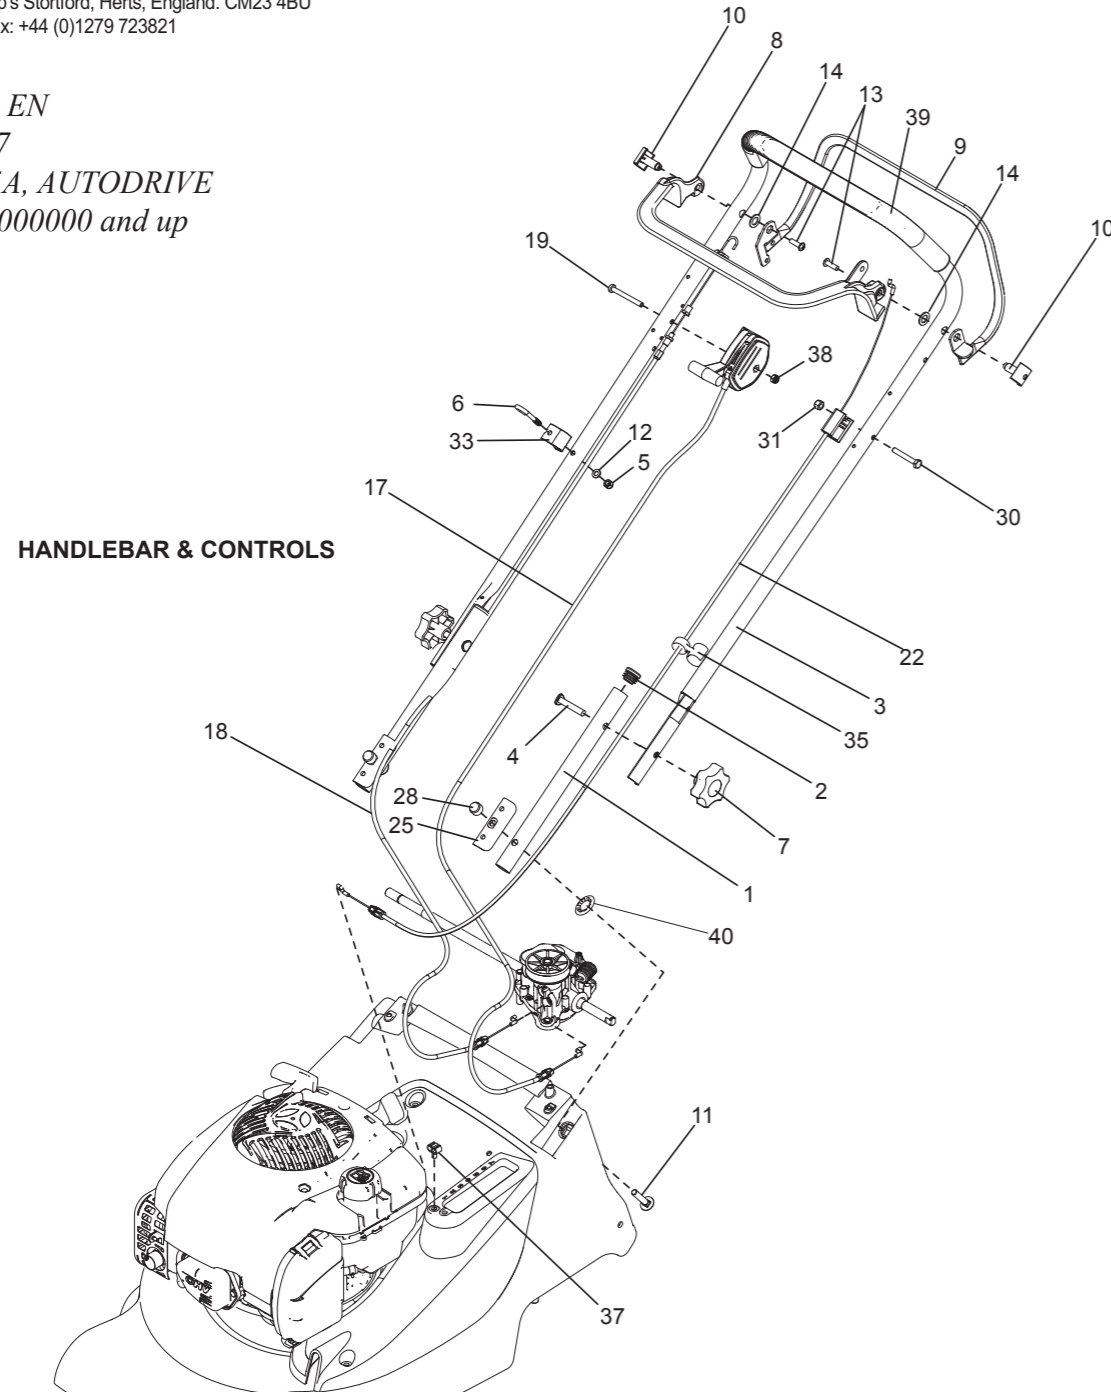

Original Version: EN
Issue : 09/10/2017
Codes: CODE375A, AUTODRIVE
From Serial: 402000000 and up

Harrier 41 - Spare Parts List

HANDLEBAR & CONTROLS

Item No	Description	Part No.	QTY	Item Note
1	HANDLEBAR LOWER	111-9837-03	2	
2	PLUG-TUBE	300160	2	
3	UPPER HANDLEBAR	111-9947-03	1	
4	BOLT-HANDLEBAR	HY226024	2	
5	NUT-NYLOC	09544	1	
6	GUIDE-ROPE	305093	1	
7	KNOB-HANDLEBAR	480088	2	
8	OPC LEVER - ENGINE	111-9662	1	
9	CLUTCH LEVER - GEARBOX	111-9381-03	1	
10	PIN-PIVOT	340182	2	
11	BOLT-COACH	09379	2	
12	WASHER-PLAIN	09472	1	
13	SCREW	09687	2	

HANDLEBAR & CONTROLS

Item No	Description	Part No.	QTY	Item Note
14	WASHER-NYLON	09688	2	
17	CABLE VARIATOR	111-8394	1	
18	CABLE CLUTCH	111-8395	1	
19	SETSCREW	09780	1	
22	CABLE ENGINE BRAKE	111-9441	1	
25	PLATE-CLAMP, HANDLEBAR	340028	2	
28	CAP-NUT	HY234051	2	
30	BOLT	05010	1	
31	NUT-LOCK	3296-42	1	
33	CABLE CLIP ROPE GUIDE	111-8702	1	
35	GUIDE-CABLE	114-7988	1	
37	TWIN CONDUIT CLIP	111-8696	1	
38	NUT-NYLOC	09438	1	
39	HANDLE, SOFT GRIP	111-8716	1	
40	GRIP-FIX	04020	2	

ENGINE & BLADE

ENGINE & BLADE

Item No	Description	Part No.	QTY	Item Note
1	ENGINE	111-9627	1	
4	BOLT	111-9723	1	
5	DISC-FRICTION	410057W	1	
6	SPACER-DISTANCE, CUTTERBAR	HY4014	1	
7	WASHER-SPRING	09273	1	
8	SCREW-TAPTITE	09349	3	
9	SPACER ENGINE PULLEY	111-8412	1	
10	BOSS, AUTODRIVE	131-4341	1	
11	KEY-WOODRUFF	1662	1	
12	CUTTERBAR	111-8567	1	
13	VARIO 782 ENGINE PULLEY	111-9124	1	
14	DECAL - ENGINE HARRIER 41 AD	111-9430	1	