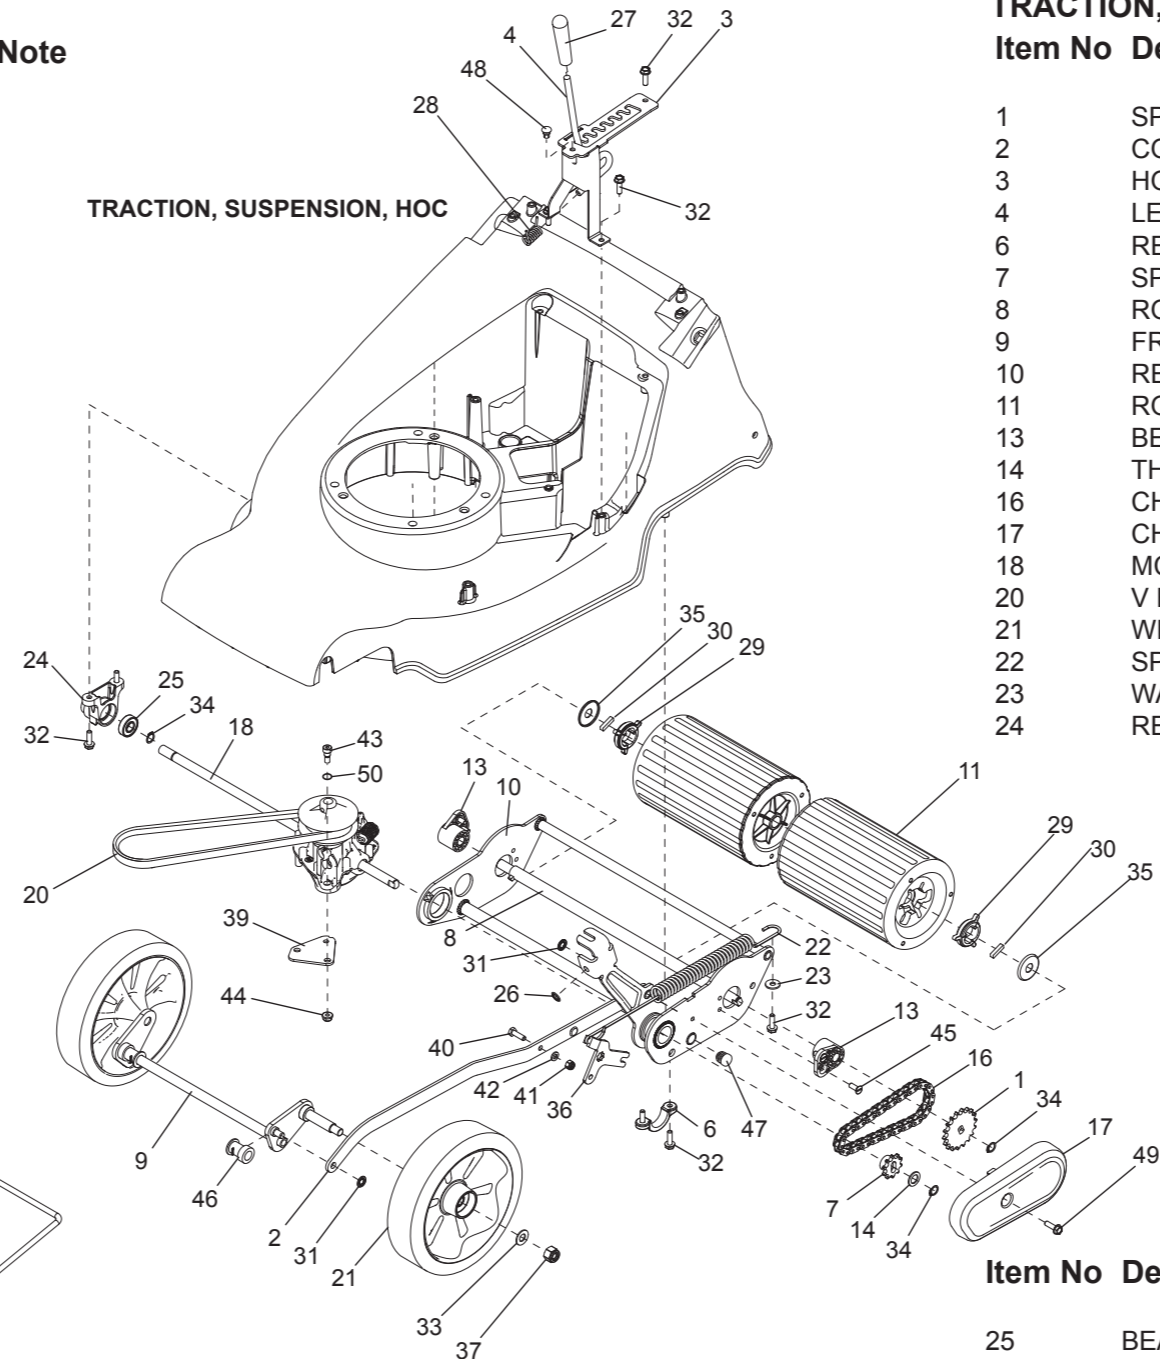

DECK & GRASSBAG

Item No	Description	Part No.	QTY	Item Note
1	DEFLECTOR ROD	111-8545	1	
2	DEFLECTOR SPRING RIGHT	111-8544	1	
3	DEFLECTOR SPRING LEFT	111-8543	1	
4	REAR DEFLECTOR	134-0417	1	
5	REAR DEFLECTOR SEAL	111-8540	1	
6	DEFLECTOR MOUNT LEFT	111-8541	1	
7	DEFLECTOR MOUNT RIGHT	111-8542	1	
8	THROW PLATE	111-8537	1	
9	FRONT FIN	111-8536	1	
10	TOP TRIM	111-8538	1	
11	HARRIER 41 DECK	111-8535-08	1	
12	FABRIC GRASSBAG 41	111-8549	1	
13	FRAME GRASSBAG 41	111-8558-03	1	
14	LOGO-HAYTER	134-0051	1	
15	MADE IN BRITAIN DECAL	111-7722	1	
16	BLADE BLOCKING WALL	111-8578	1	
18	WASHPORT ADAPTER ASSEMBLY	111-8659	1	
19	SCREW	09365	21	
22	PLASTIC FIR TREE RIVET	111-9831	2	
23	FASTENER-DRIVE	341033	1	
24	DECAL-EASY WASH	111-9937	1	
25	DECAL - SAFETY PETROL	134-0400	1	
31	SCREW TAPTITE 20-6	09575	4	

TRACTION, SUSPENSION, HOC

Item No	Description	Part No.	QTY	Item Note
1	SPROCKET 18T	111-7358	1	
2	CONNECTING ROD WA	111-9459	1	
3	HOC TOWER ASSEMBLY	111-8675	1	
4	LEVER - HOC	111-8705	1	
6	REAR AXLE SUPPORT	111-8670	1	
7	SPROCKET 10T	111-7578	1	
8	ROLLER SHAFT	111-8601	1	
9	FRONT AXLE ASSEMBLY	111-8673	1	
10	REAR AXLE FRAME ASSEMBLY	134-2160	1	
11	ROLLER HALF ASSEMBLY	111-8598	2	
13	BEARING	134-0049	2	
14	THRUST WASHER	111-8216	1	
16	CHAIN-40 PITCHES	411016	1	
17	CHAIN GUARD	111-8546	1	
18	MC600 GEARBOX WITH VARI PULLEY	111-9125	1	
20	V BELT	111-8028	1	
21	WHEEL	111-8858	2	
22	SPRING-COUNTER BALANCE	410050	1	
23	WASHER	09263	1	
24	REAR FRAME BEARING MOUNT	111-8576	1	

TRACTION, SUSPENSION, HOC